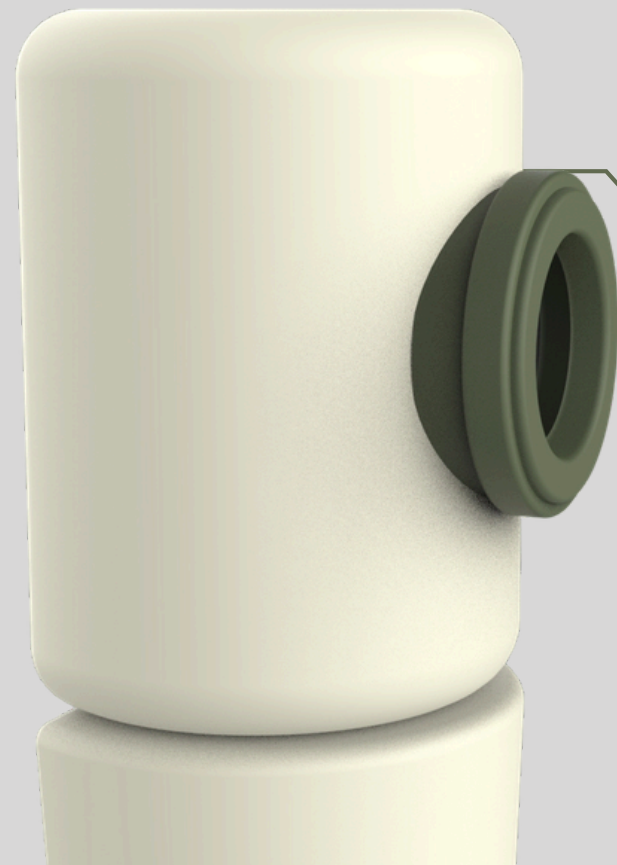

PRODUCT FAMILY

- Wide-angle (~120°), fixed-focus lens module
- Compatible with Sony IMX series image sensors

- ABS plastic
- Internal structural frame made of Aluminum 6061-T6
- Water-resistant interaction

- USB-C port for charging and data transfer

DETAILS

Zoom
In/Out

On/Off

Gallery

Right
Navigation

Left Navigation

Record Button

Shutter Button

MODES

UI FRAMEWORK

[Usage video](#)

The data is transmitted to the ITU Veterinary Department

STORYBOARD