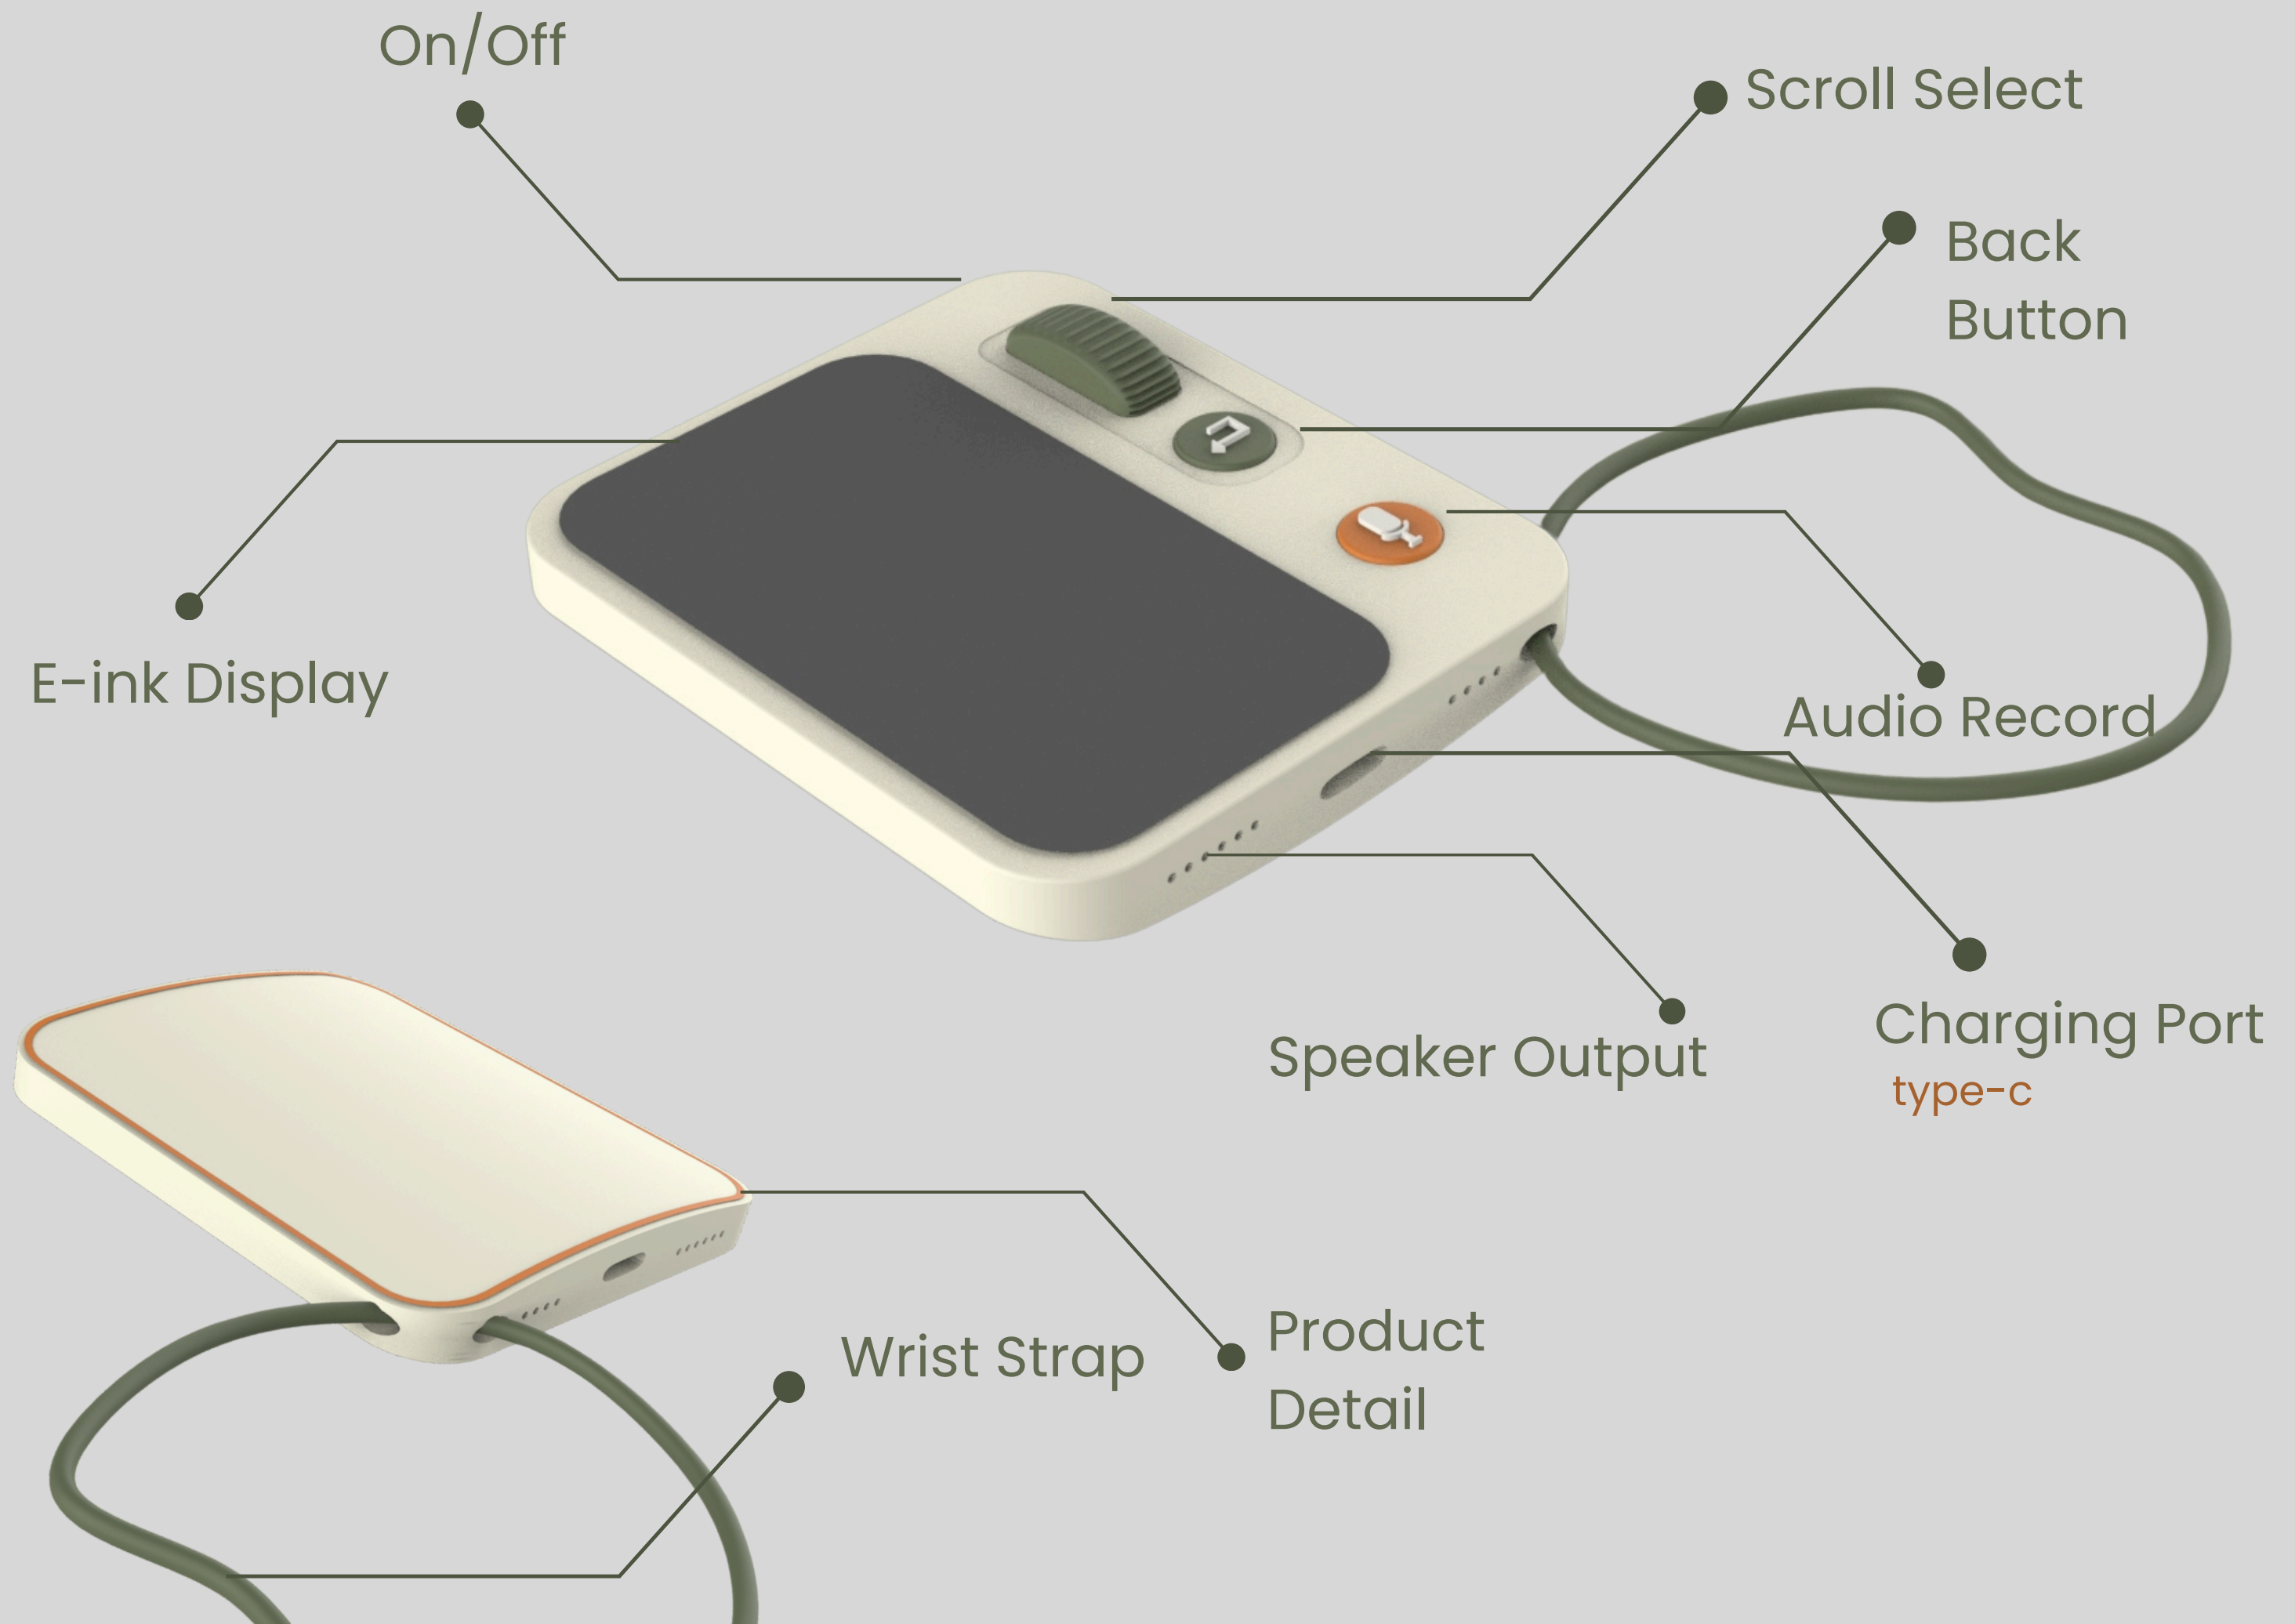

PRODUCT FAMILY

- Wide-angle (~120°), fixed-focus lens module
- Compatible with Sony IMX series image sensors

- ABS plastic
- Internal structural frame made of Aluminum 6061-T6
- Water-resistant interaction

- USB-C port for charging and data transfer

DETAILS

Zoom
In/Out

On/Off

Gallery

Right
Navigation

Left Navigation

Record Button

Shutter Button

MODES

UI FRAMEWORK

[Usage video](#)

The data is transmitted to the ITU Veterinary Department

STORYBOARD