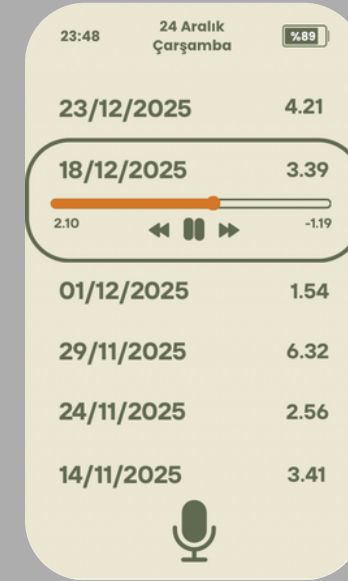

- USB-C port for charging and data transfer

DETAILS

Zoom
In/Out

On/Off

Gallery

Right
Navigation

Left Navigation

Record Button

Shutter Button

MODES

UI FRAMEWORK

[Usage video](#)

The data is transmitted to the ITU Veterinary Department

STORYBOARD