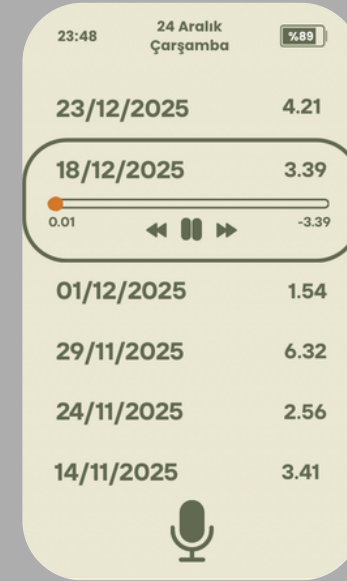

- USB-C port for charging and data transfer

DETAILS

Zoom
In/Out

On/Off

Gallery

Right
Navigation

Left Navigation

Record Button

Shutter Button

MODES

UI FRAMEWORK

[Usage video](#)

The data is transmitted to the ITU Veterinary Department

STORYBOARD