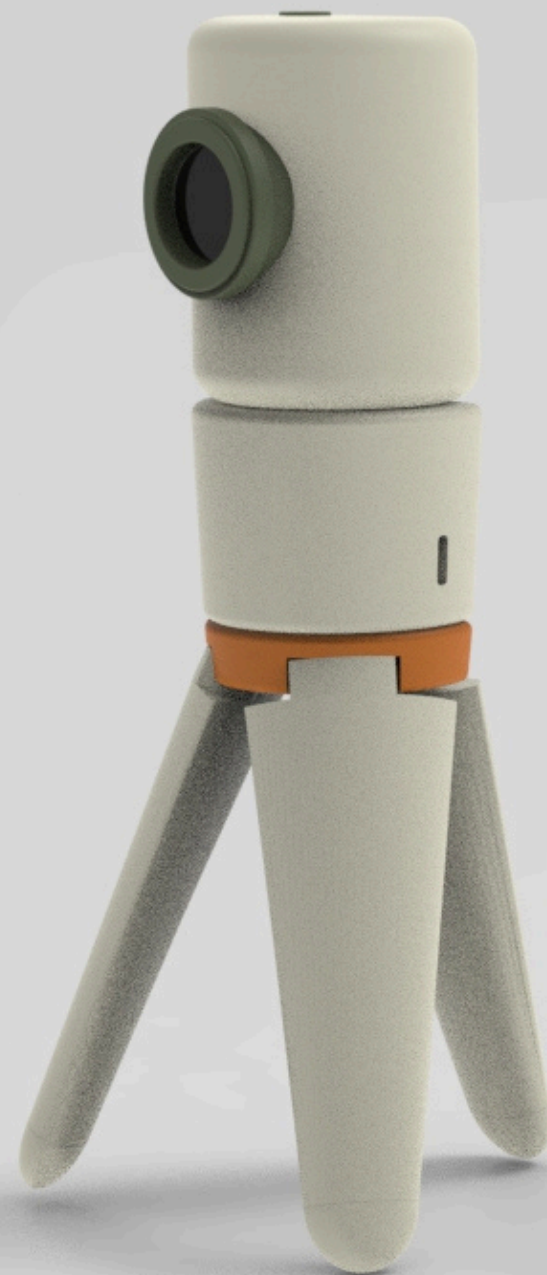

PRODUCT FAMILY

- Wide-angle (~120°), fixed-focus lens module
- Compatible with Sony IMX series image sensors

- ABS plastic
- Internal structural frame made of Aluminum 6061-T6
- Water-resistant interaction

- USB-C port for charging and data transfer

DETAILS

Zoom
In/Out

On/Off

Gallery

Right
Navigation

Left Navigation

Record Button