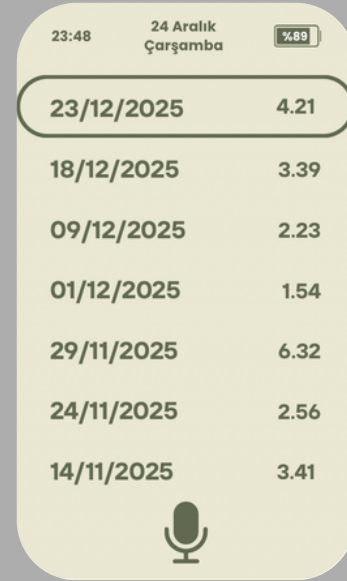

- USB-C port for charging and data transfer

DETAILS

Zoom
In/Out

On/Off

Gallery

Right
Navigation

Left Navigation

Record Button

Shutter Button

MODES

UI FRAMEWORK

[Usage video](#)

The data is transmitted to the ITU Veterinary Department

STORYBOARD