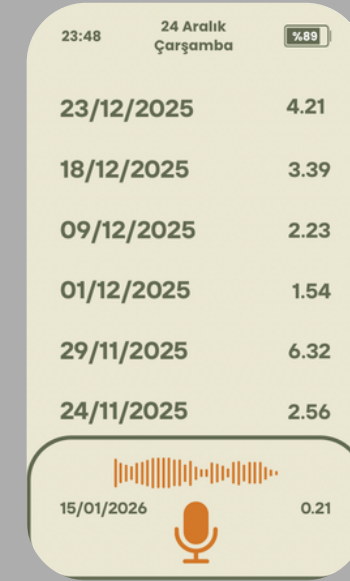

- USB-C port for charging and data transfer

DETAILS

Zoom
In/Out

On/Off

Gallery

Right
Navigation

Left Navigation

Record Button

Shutter Button

MODES

UI FRAMEWORK

[Usage video](#)

The data is transmitted to the ITU Veterinary Department

STORYBOARD