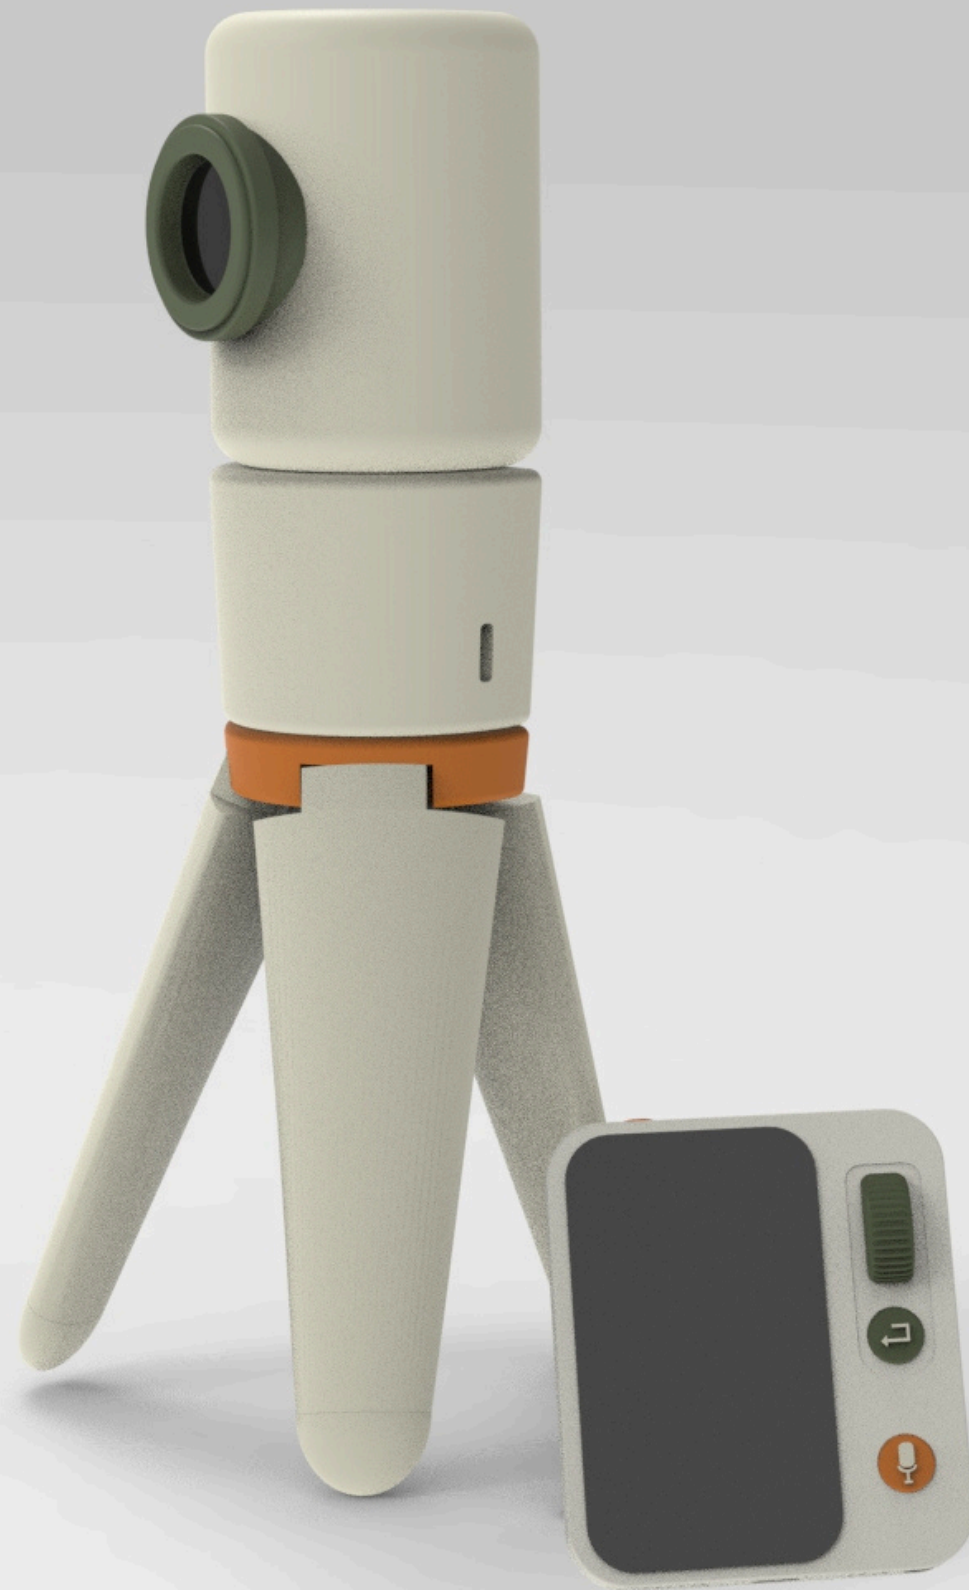

PRODUCT FAMILY

- Wide-angle (~120°), fixed-focus lens module
- Compatible with Sony IMX series image sensors

- ABS plastic
- Internal structural frame made of Aluminum 6061-T6
- Water-resistant interaction

- USB-C port for charging and data transfer

DETAILS

Zoom
In/Out

On/Off

Gallery

Right
Navigation

Left Navigation

Record Button

Shutter Button

MODES

UI FRAMEWORK

[Usage video](#)

The data is transmitted to the ITU Veterinary Department

STORYBOARD